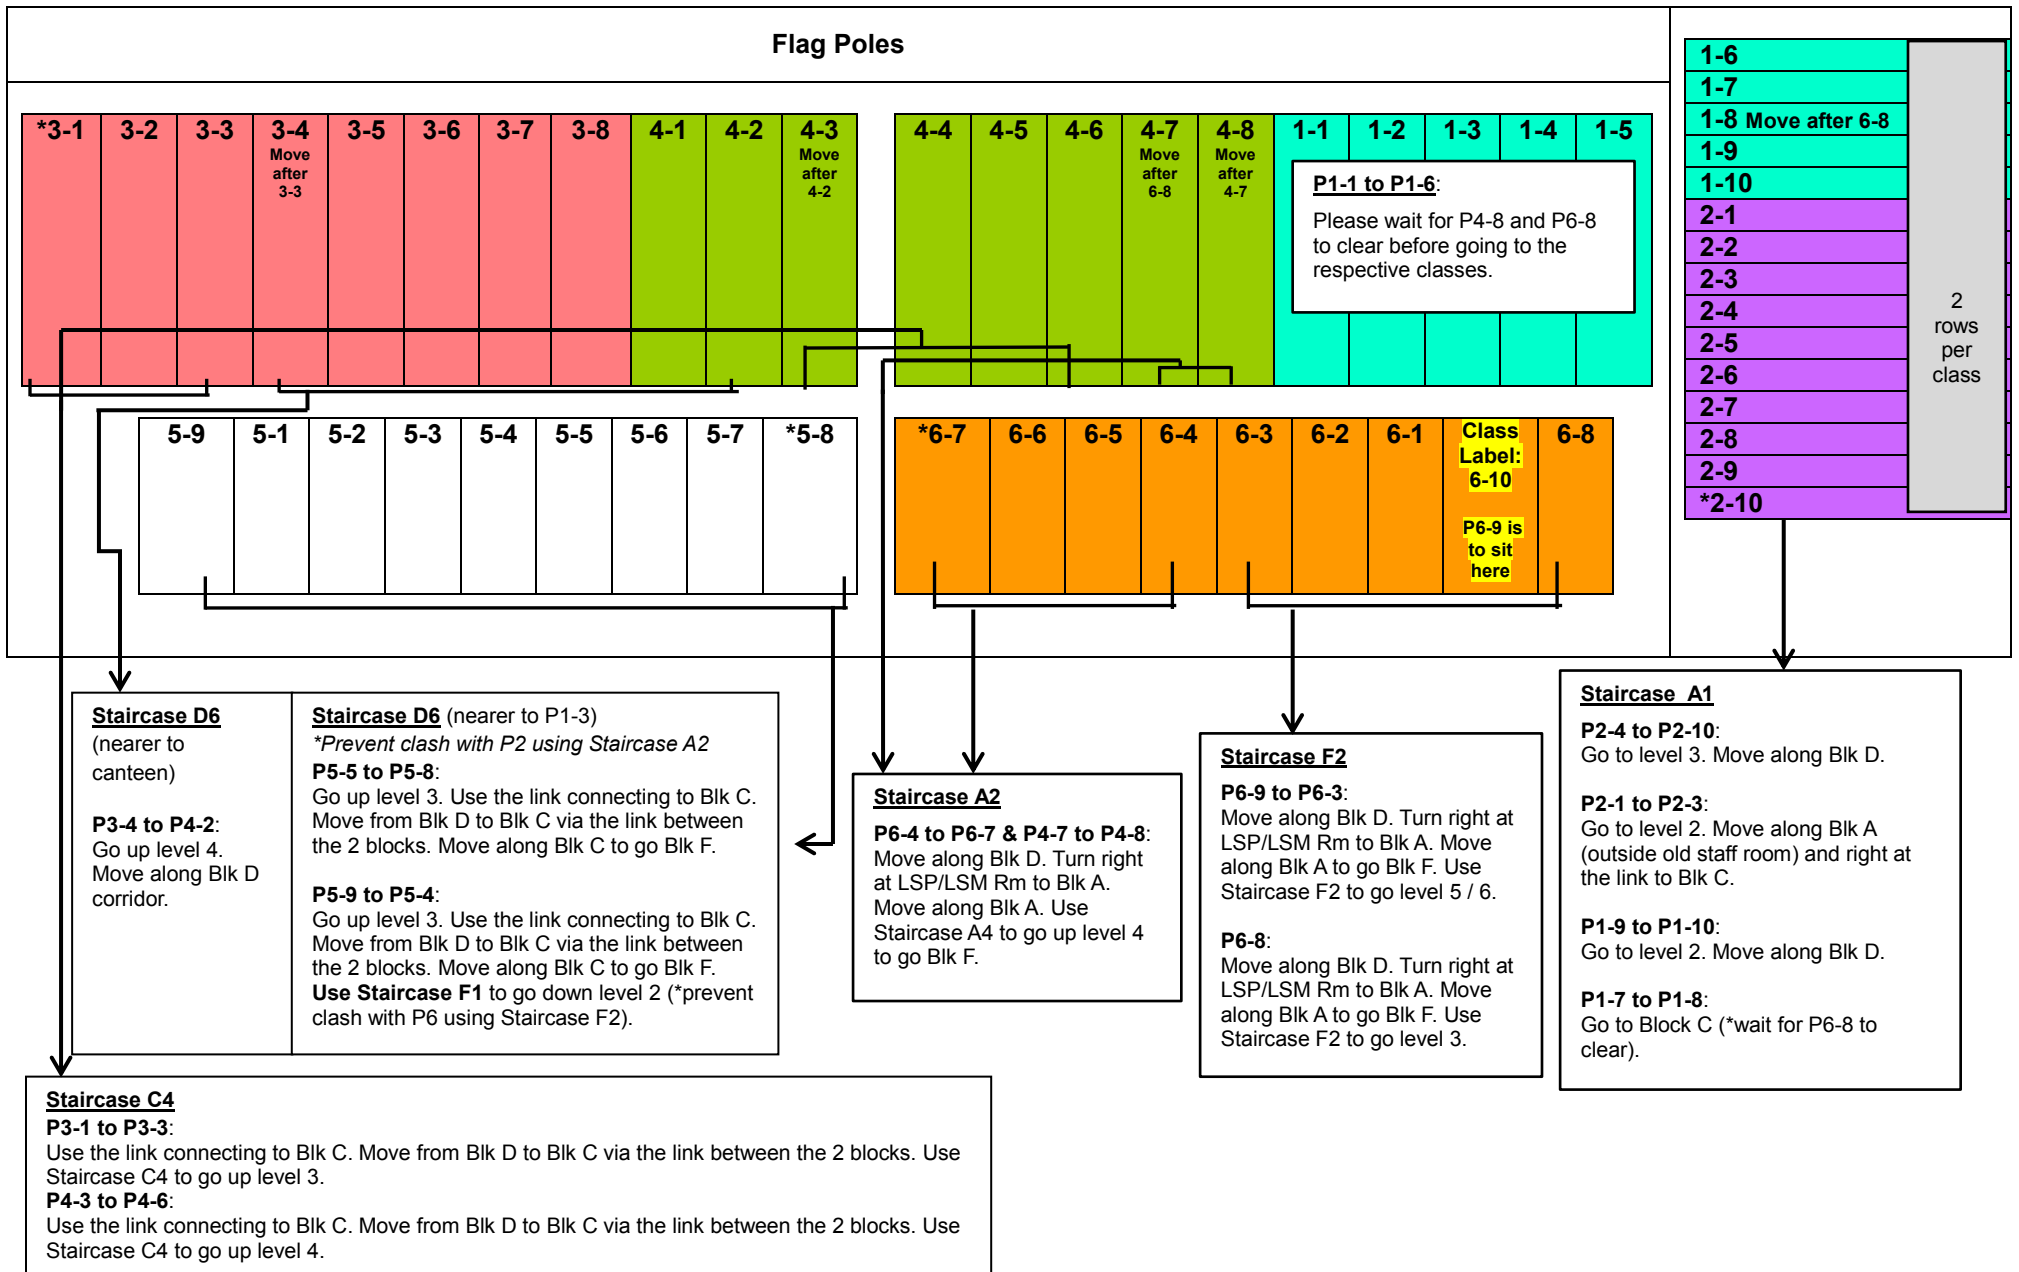

Staircase A1 - Staircase next to Dental Clinic

Staircase A2 - Staircase next to HOD Room

Staircase B3 - Staircase next to Media Resource Room

Staircase C4 - Old Cow Staircase / Staircase next to new Science Lab

Staircase D6 - Criss-Cross Staircase (2 sets, one from the chest corner, one nearer canteen)

Staircase E7 - Staircase behind canteen leading up to the Buddha Statue

Staircase E8 - Staircase next to Old Bookshop (Only accesses Level 2)

Staircase F1 - Staircase at Blk F next to Sheltered Linkway

Staircase F2 - Staircase next to lift in Blk F

Staircase G1 - Staircase next to lift at ISH (Accesses up to Level 4)

*Leading classes are to stand.